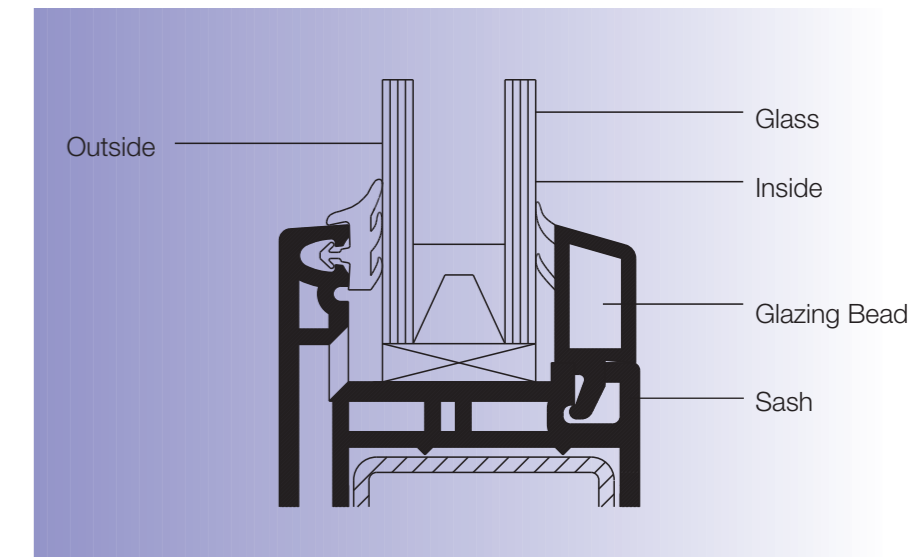

A twin weatherseal between sash and frame keeps the cold out, while dense brushpile seals incorporate polyethylene weatherfins to prevent rain ingress.

The latest sealing technology and modern sealed double glazing units mean an end to those annoying draughts. The profiles are also designed to minimise sound transmission, so allowing occupants of the house to relax undisturbed.